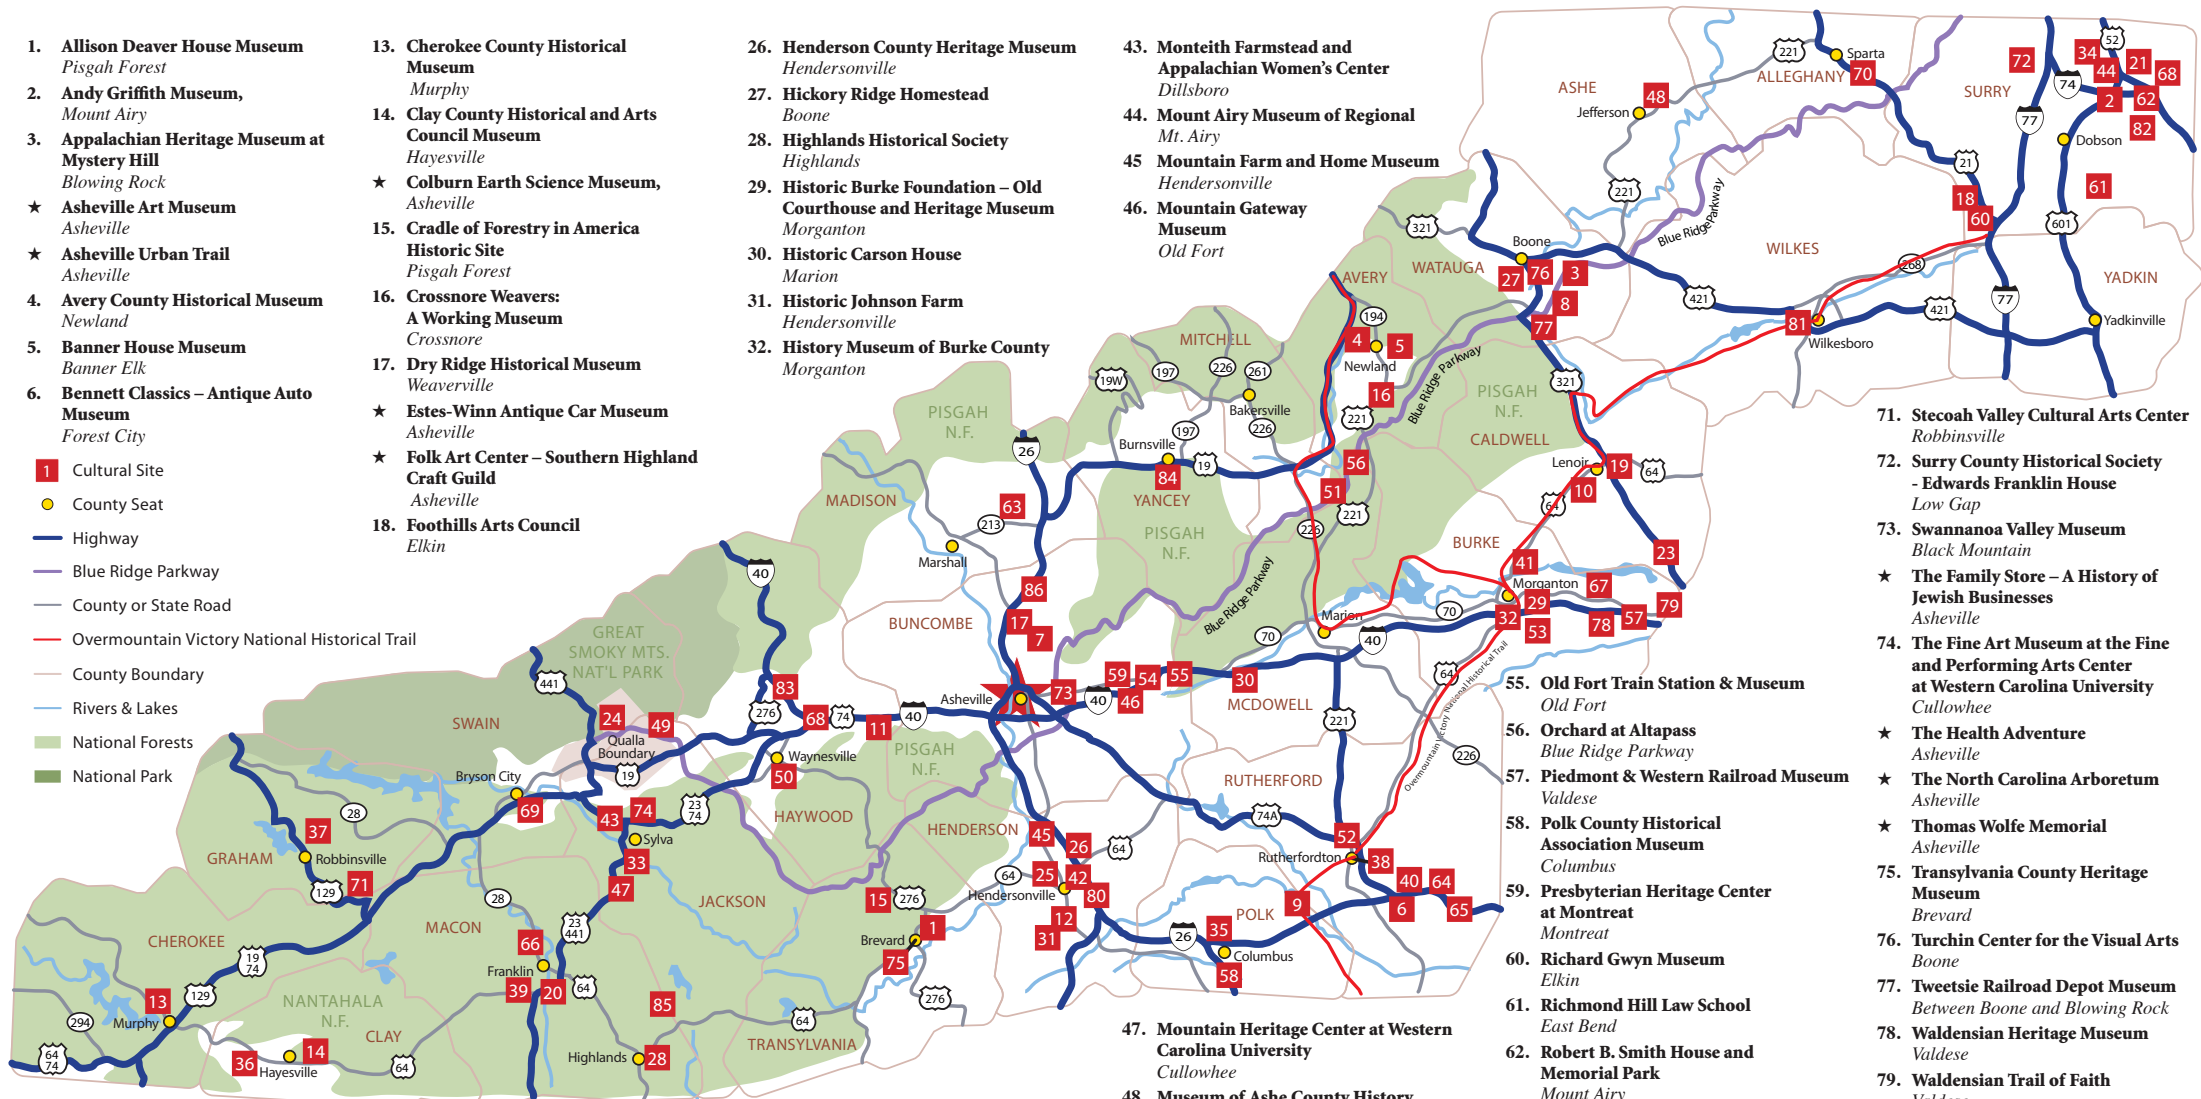

- 1 Cultural Site
- County Seat
- Highway
- Blue Ridge Parkway
- County or State Road
- Overmountain Victory National Historical Trail
- County Boundary
- Rivers & Lakes
- National Forests
- National Park

13. Cherokee County Historical
  Museum
  Murphy
14. Clay County Historical and Arts
  Council Museum
  Hayesville
3. ★ Colburn Earth Science Museum,
   Asheville
15. Cradle of Forestry in America
  Historic Site
  Pisgah Forest
16. Crossnore Weavers:
  A Working Museum
  Crossnore
17. Dry Ridge Historical Museum
  Weaverville
7. ★ Estes-Winn Antique Car Museum
   Asheville
8. ★ Folk Art Center – Southern Highland
   Craft Guild
   Asheville
18. Foothills Arts Council
  Elkin

26. Henderson County Heritage Museum
  Hendersonville
27. Hickory Ridge Homestead
  Boone
28. Highlands Historical Society
  Highlands
29. Historic Burke Foundation – Old
  Courthouse and Heritage Museum
  Morganton
30. Historic Carson House
  Marion
31. Historic Johnson Farm
  Hendersonville
32. History Museum of Burke County
  Morganton

43. Monteith Farmstead and
  Appalachian Women's Center
  Dillsboro
44. Mount Airy Museum of Regional
  Mt. Airy
45. Mountain Farm and Home Museum
  Hendersonville
46. Mountain Gateway
  Museum
  Old Fort

7. Big Ivy Historical Park
  and Society
  Barnardsville
2. ★ Biltmore Estate
   Asheville
3. ★ Black Mountain College Museum +
   Arts Center
   Asheville
8. Blowing Rock Pictorial History
  Museum and Historical Society
  Blowing Rock
5. ★ Blue Ridge Parkway
   Visitor Center
   Asheville, NC
9. Bostic Lincoln Center
  Bostic
10. Caldwell Heritage Museum
  Lenoir
11. Canton Area Historical Museum
  Canton
12. Carl Sandburg Home National
  Historic Site
  Flat Rock

19. Fort Defiance
  Lenoir
20. Franklin Gem & Mineral Museum
  Franklin
21. Gertrude Smith House
  Living History Museum
  Mount Airy
4. Grandfather Mountain
   Nature Museum
   Linville
23. Granite Falls History and Transporta-
  tion Museum
  Granite Falls
24. Great Smoky Mountains National
  Park Mountain Farm Museum
  Cherokee
7. ★ Grove Arcade ARTS & Heritage
   Gallery
   Asheville
25. Hands On! A Child's Gallery
  Hendersonville

33. Hooper House Heritage Gallery
  Sylva
34. Horne Creek Living History Farm
  Pinnacle
35. House of Flags Museum
  Columbus
36. John C. Campbell Folk School
  Brasstown
37. Junaluska Memorial and Museum
  Robbinsville
38. KidSenses Children's Museum
  Rutherfordton
39. Macon County Historical Museum
  Franklin
40. MaimyEtta
  Forest City
41. McDowell House at
  Quaker Meadows
  Morganton
42. Mineral and Lapidary Museum of
  Henderson County
  Hendersonville

47. Mountain Heritage Center at Western
  Carolina University
  Cullowhee
48. Museum of Ashe County History
  Jefferson
49. Museum of the Cherokee Indian
  Cherokee
50. Museum of North Carolina Handicrafts
  in the Shelton House
  Waynesville
51. Museum of North Carolina Minerals
  Spruce Pine
52. Museum of Rutherford Hospital
  Rutherfordton
7. ★ National Oceanic and Atmospheric
   Administration's National Climatic
   Data Center, Climate and
   Weather Museum
   Asheville
8. ★ North Carolina Homespun Museum
   Asheville
53. North Carolina School for the Deaf
  Museum
  Morganton
54. Old Depot Association Caboose and
  Railroad Museum
  Black Mountain,

55. Old Fort Train Station & Museum
  Old Fort
56. Orchard at Altapass
  Blue Ridge Parkway
57. Piedmont & Western Railroad Museum
  Valdese
58. Polk County Historical
  Association Museum
  Columbus
59. Presbyterian Heritage Center
  at Montreat
  Montreat
60. Richard Gwyn Museum
  Elkin
61. Richmond Hill Law School
  East Bend
62. Robert B. Smith House and
  Memorial Park
  Mount Airy
63. Rural Life Museum
  Mars Hill
64. Rutherford County Farm Museum
  Forest City
65. Rutherford County
  Heritage Center
  Rutherfordton
66. Scottish Tartan Museum
  Franklin
67. Senator Sam J. Ervin, Jr. Library
  and Museum
  Morganton
68. Shook House Museum
  Clyde
15. ★ Smith McDowell House Museum
    Asheville
69. Smoky Mountain Trains Museum
  Bryson City
17. ★ Southern Appalachian Radio Museum
    Asheville
70. Sparta Teapot Museum of
  Craft & Design
  Sparta